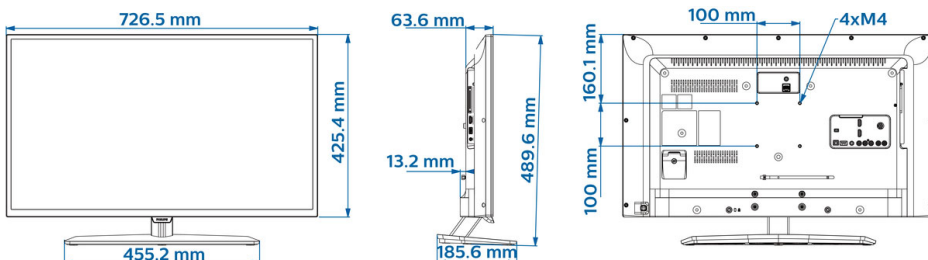

SUB, TXT

- Music formats supported: MP3, AAC, WAV, WMA (v2 up to v9.2)
- Picture formats supported: BMP, JPG, PNG, GIF
- Supp. Video Resolution on USB: up to 1920x1080p@60Hz

Accessories

- Included: Tabletop Stand, 2 x AAA Batteries, Warranty Leaflet, Legal and Safety brochure, Power Cord, Remote Control 22AV1503A/12
- Optional: External Clock 22AV1120C/00, Healthcare RC 22AV1109H/12, Setup RC 22AV9573A/12

Dimensions

- Set dimensions (W x H x D): 727 x 425 x 64/77 mm
- Set dimensions with stand (W x H x D): 727 x 490 x 186 mm
- Product weight: 5 kg
- Product weight (+stand): 5.7 kg
- VESA wall mount compatible: M4, 100 x 100 mm