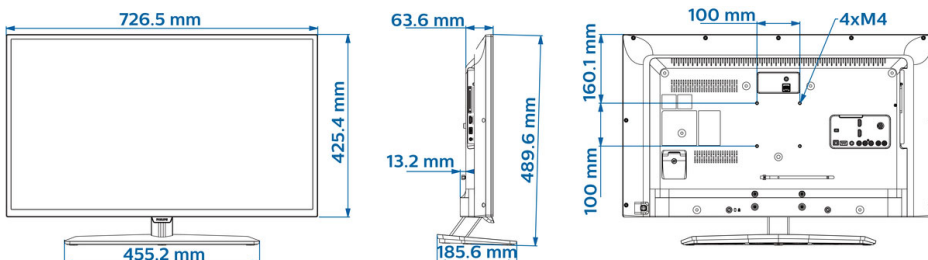

SUB, TXT

- Music formats supported: MP3, AAC, WAV, WMA (v2 up to v9.2)
- Picture formats supported: BMP, JPG, PNG, GIF
- Supp. Video Resolution on USB: up to 1920x1080p@60Hz

Accessories

- Included: Tabletop Stand, Remote Control 22AV1604A/12, 2 x AAA Batteries, Warranty Leaflet, Legal and Safety brochure, Power Cord
- Optional: External Clock 22AV1120C/00, Setup RC 22AV9573A/12

Dimensions

- Set dimensions (W x H x D): 727 x 425 x 64/77 mm
- Set dimensions with stand (W x H x D): 727 x 490 x 186 mm
- Product weight: 5 kg
- Product weight (+stand): 5.7 kg
- VESA wall mount compatible: M4, 100 x 100 mm